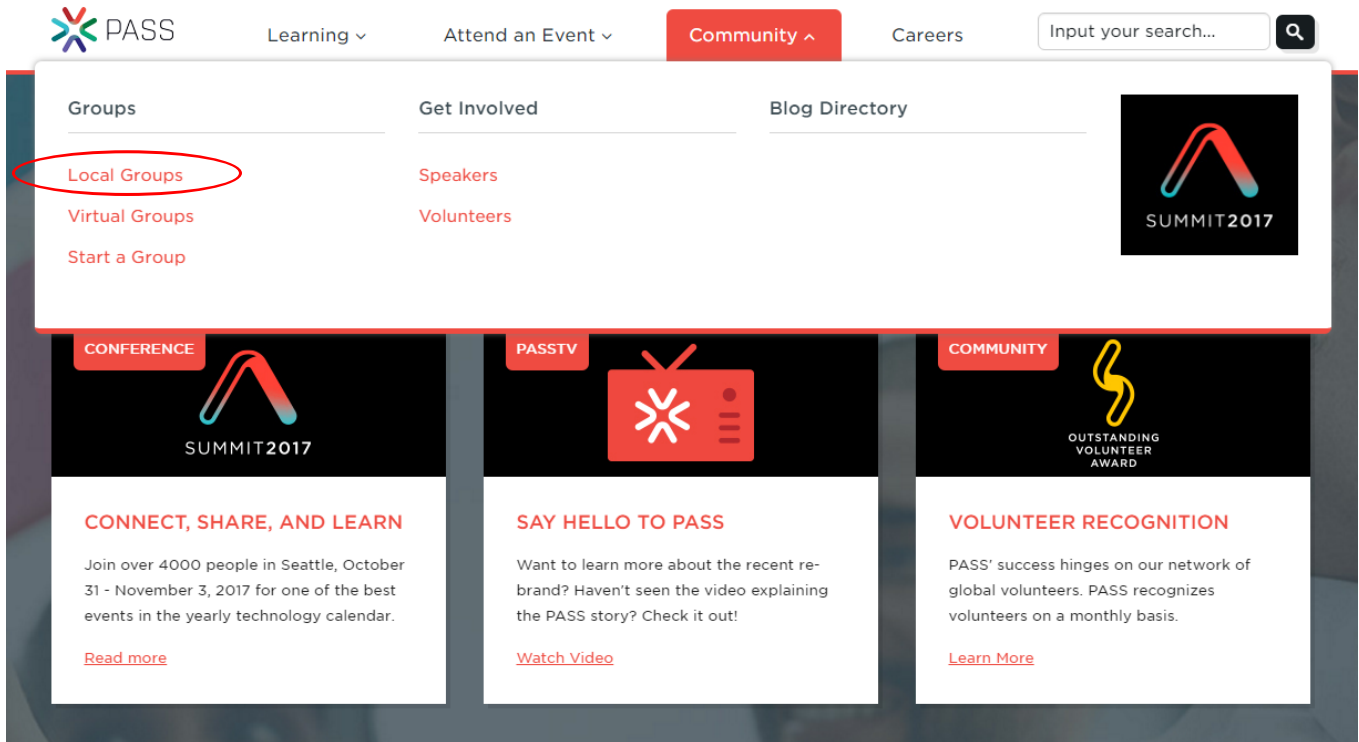

Step 4 – Navigate to the Local Groups Page